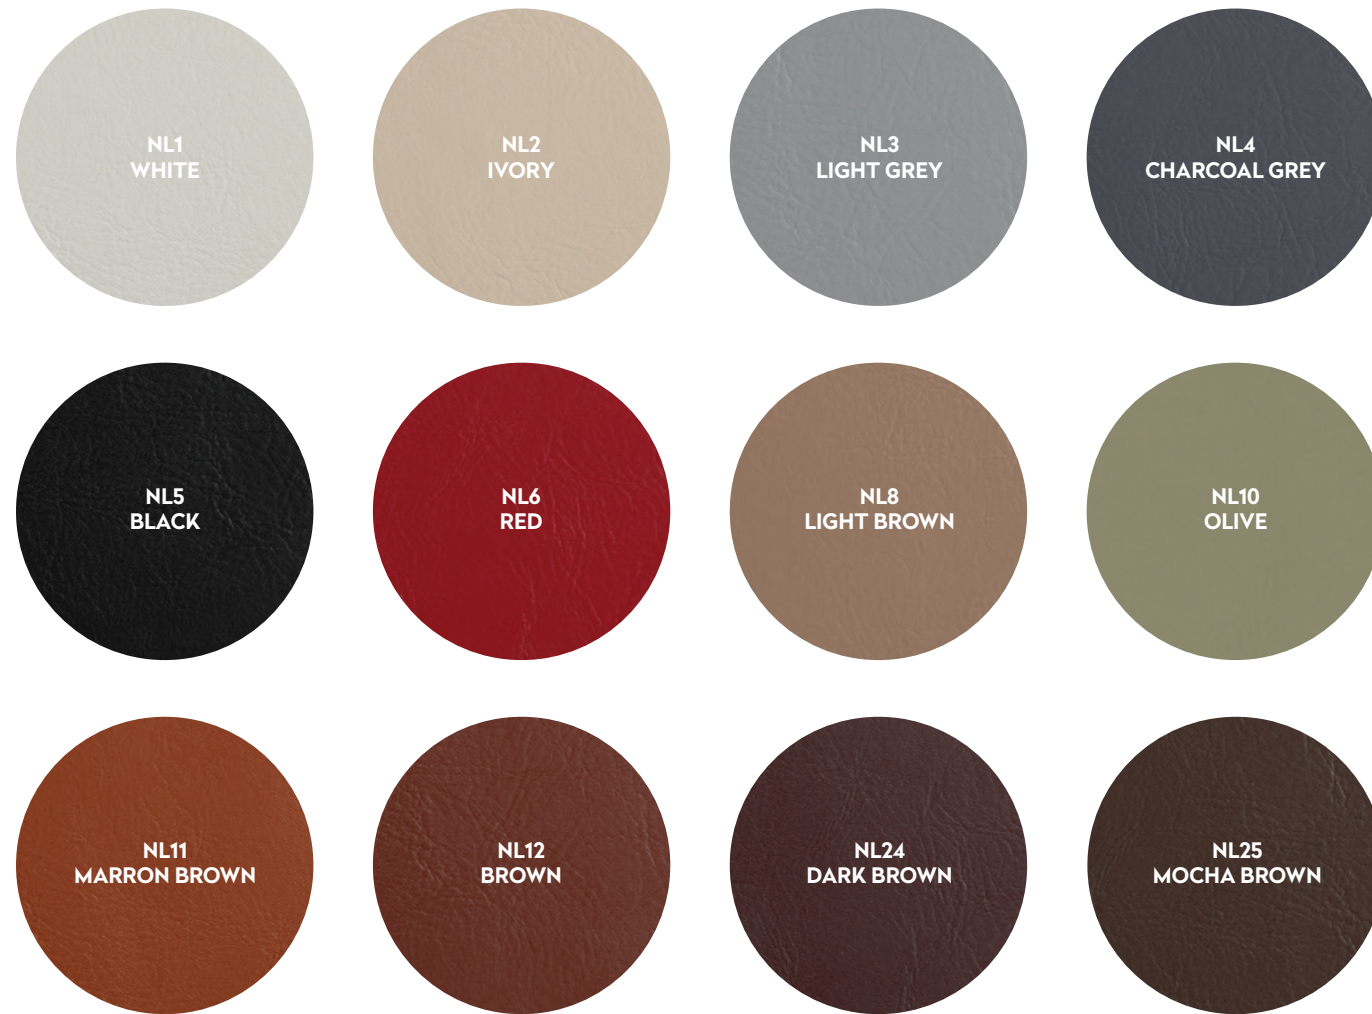

NL

Standard Range: Adria / Apollo 2 / Apollo 2 Elite / Apollo 2 Icon / Cadilla / Cadilla M / Dainty / GT Sportsman / Legacy 95 / RS Adria / RS Prime
Alternative Range: Choco / Harp / Kū / Shiki / Yume / Yume DX / Yume Espoir ESL / Zen Stool
Special Option Range: a1201 / a1202 / a1601M / a1601S